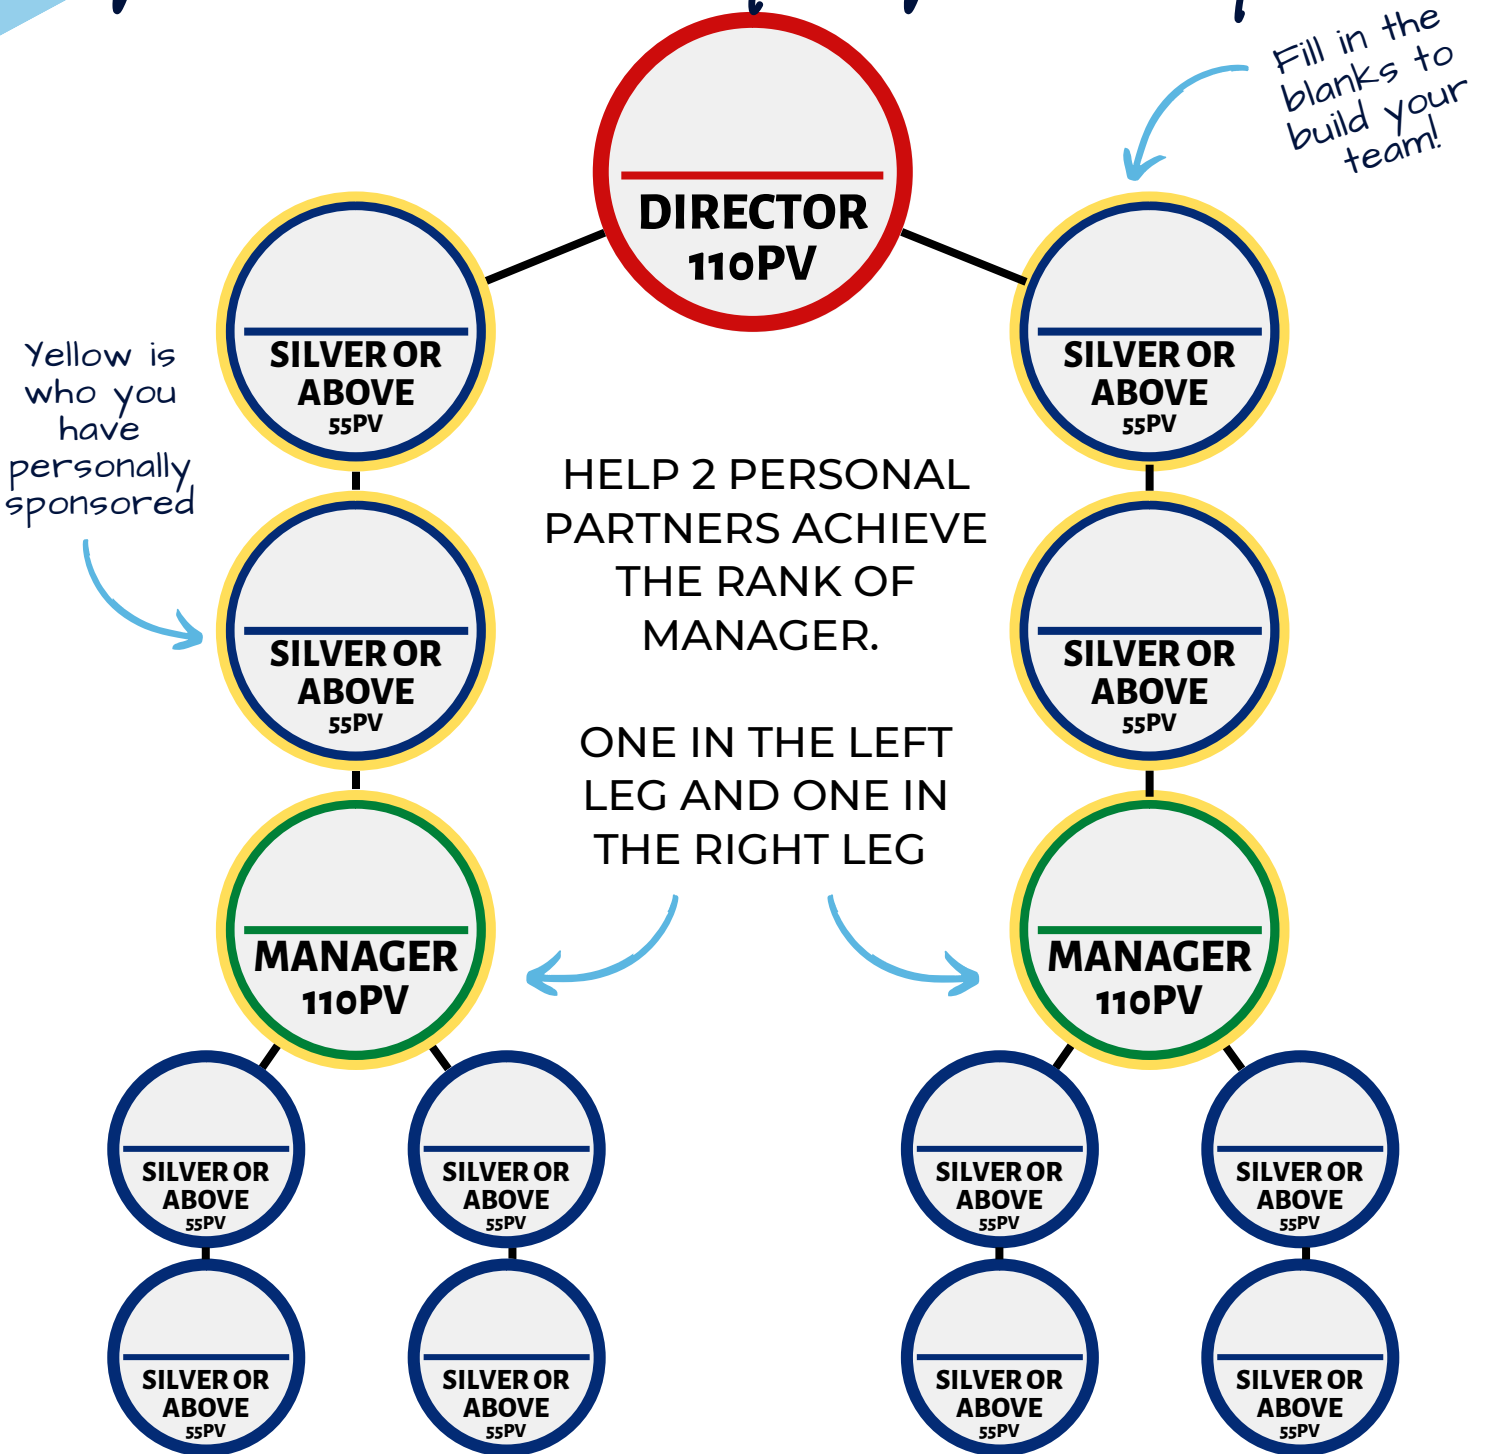

Become A Director

END OF MONTH OPTIONS

1. START/CONTINUE SUBSCRIPTION OF 2 SLEEVES OF X39
2. ORDER A 3 OR 6 MONTH MAINTENANCE PACK
3. UPGRADE TO A DIAMOND PACK

ONE SLEEVE OF X39 EQUALS 77 PV

ACTIVE STATUS: BELOW MANAGER - 55PV | MANAGER AND ABOVE - 110PV